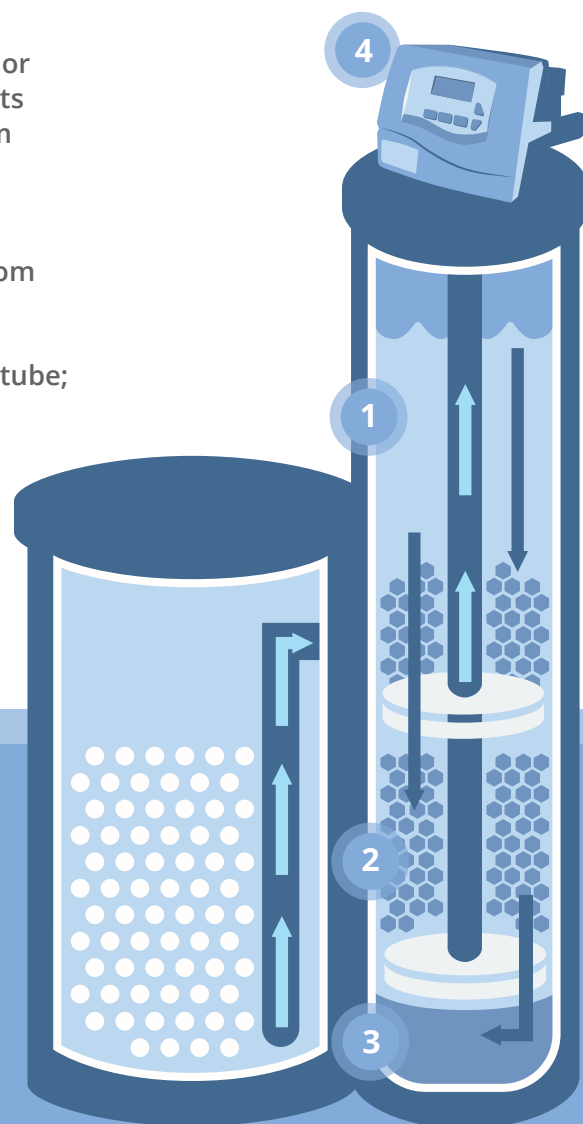

HOW THE PROMATE 6.0-DMT WORKS

- 1 Raw water enters the top chamber containing either softening or carbon media based on the needs of your home. The media acts like a magnet attracting and removing unwanted minerals from your water, which conditions it.
- 2 Conditioned water flows to the bottom chamber for a second treatment. This step of our dual process is based on your custom water analysis and will reduce hardness or color in your water.
- 3 As water reaches the bottom of the tank, it exits up the center tube; soft, clear, ready for use in your home or business.
- 4 Once saturated, the media must be recharged, which is where salt comes in. The salt solution flows through the media, recharging it and flushing unwanted minerals to the drain.

ProMate 6.0-DMT: Superior Performance

Enhanced technology and fewer parts, means less maintenance.

Superior Flow Technology

- Vortech™ distribution plate leverages more surface area for superior performance
- Saving up to 20 gallons per regeneration cycle